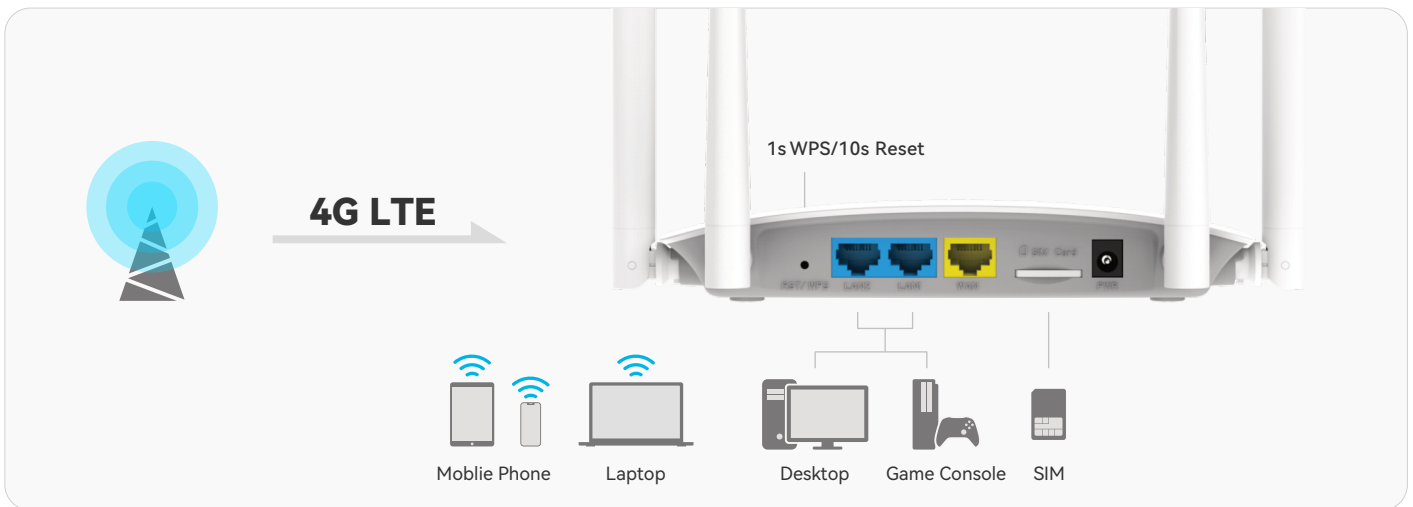

SIM Card Plug-and-Play

EU Band

300M High Gain 4G LTE Router

BL-CPE450EU

Features

Plug and play without setup

In any location, power can quickly convert 4G network to WI-FI network, no setup, quickly realize the sharing of multiple people online

Dual network access

Support 4G network as the backup line of wired broadband, in the case of abnormal wired broadband, automatic switch, never drop the line

150M high bandwidth

The 4G network supports CAT4 standard, the maximum download rate is up to 150M, and the Internet is smooth and slow

Specifications

Chip	MT7628DAN
Protocol standard	2.4G Wireless: IEEE802.11b/g/n
Ethernet	IEEE802.3u
3G/4G Band	4G Band: FDD-LTE: B1/B3/B5/B7/B8/B20/B28, TDD-LTE: B38/B40/B41 3G Band: WCDMA: B1/B5/B8
Transmission rate	300Mbps
Frequency range	2.4 to 2.4835GHz
Working channel	1~13CH
Transmit power	20dBm(maximum)
Interface	2 LAN+ 1 WAN
Indicators	Network indicator blue + System indicator red
Antennas	Two external 5dBi WIFI antennas, Two external 3dBi LTE antennas
Input power	DC 12V/1A power supply
Security feature	WPA/WPA2-PSK
Operating environment	Operating temperature: 0°C~40°C (32°F~104°F) Storage temperature: -40°C~70°C (-40°F~158°F) Operating humidity: 10%-90% RH Without condensation Storage humidity: 5%-90% RH No condensation
Operating system	Microsoft Internet Explorer 10 or later