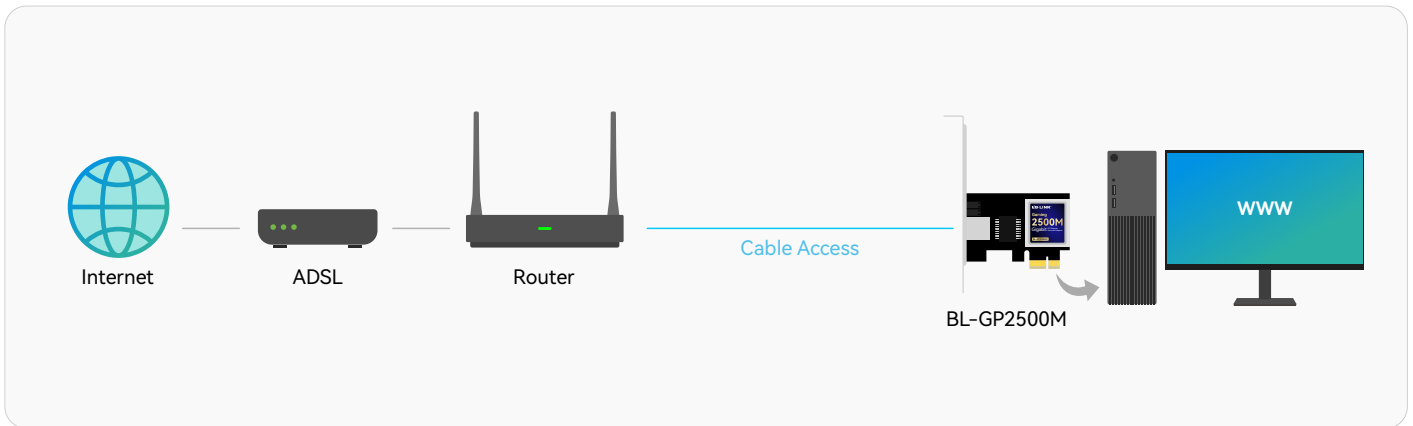

Gaming 2500M Gigabit PCI Express Network Adapter

BL-GP2500M

Easy
Setup

High Speed
2500M

Shielding
Port

Wake On
LAN

Low-profile
Bracket

Features

2500M Speed: 2.5x-speed with Realtek chip

Wake-On-LAN: Remotely power on/off your computer

Low-Profile: A low-profile bracket is provided for mini tower computer

Support OS: Windows 11/10/8.1/8/7 and Linux, no driver needed on Windows 10

Multi-Speed Compatibility

The 2.5G, 1G, 100Mbps and 10Mbps Ethernet port provide much faster data-transfer speeds for gaming, live broadcasts and downloads in bandwidth-demanding tasks.

2500M

1000M

100M

Specifications