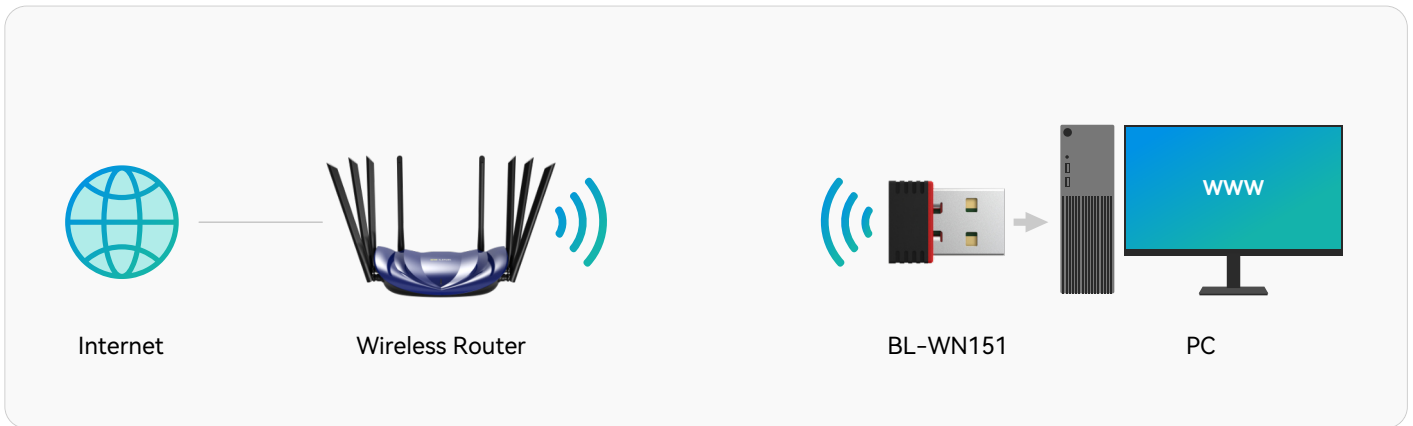

150Mbps
Nano

150Mbps Nano Wireless N USB Adapter

BL-WN151

Easy
Setup

High
Speed

High
Coverage

Nano
Size

Features

- Supports IEEE802.11b/g/n standards
- 150Mbps Nano Wireless N USB Adapter
- Supports WPA2, WPA, WEP (128 or 64-bit encryption), WPA-PSK, WPA2-PSK encryptions
- Internal Antenna
- Maximum distance of wireless signal transmission: 50 meter (indoors), 100 meters (outdoors)

Nano design that fits into your computer's USB port making it ideal for use when traveling or in a crowded workspace. It connects your desktop or notebook computer with an available USB port to your wireless network for Internet access and file sharing. Desktop users can easily add wireless connectivity without having to open the PC case. Laptop users can easily upgrade to the latest 802.11n and get better range.