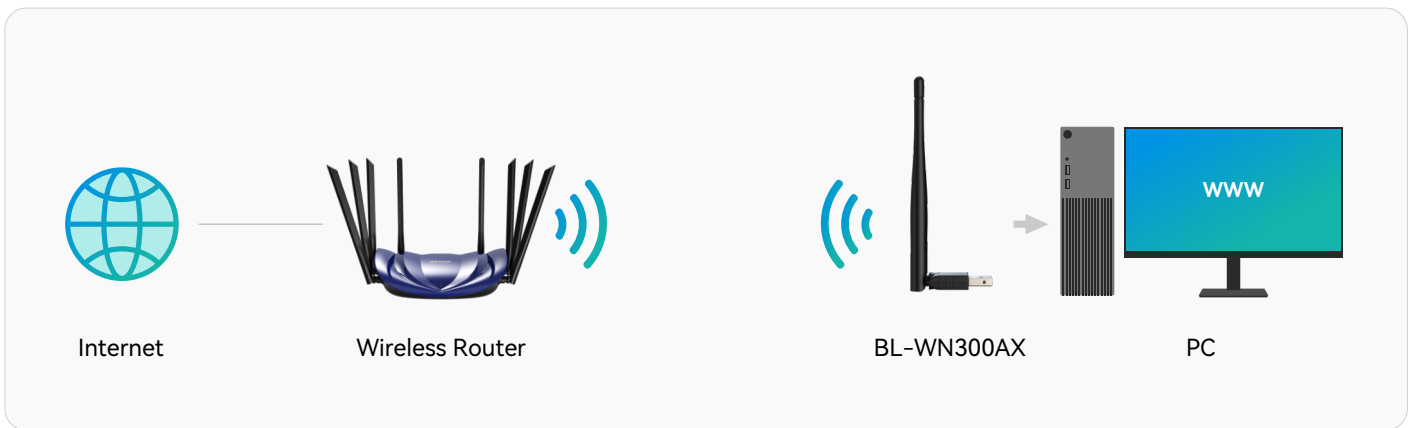

Specifications

Interface	USB 2.0
Standards	IEEE 802.11b/g/n/ax
Antenna Type	External Antenna
Antenna Gain	5dBi
Frequency	2.4~2.4835GHz
TX Power	17dBm (Max)
Signal Rate	11ax: Up to 286.8Mbps 11n: Up to 200Mbps 11g: Up to 54Mbps 11b: Up to 11Mbps
Reception Sensitivity	229M: RX:-65@10%PER 115M: RX:-68@10%PER 150M: RX:-70@10%PER 72.2M: RX:-72@10%PER 54M: RX:-74dBm@10%PER 11M: RX:-88dBm@8%PER
Wireless Modes	Station
Modulation Type	CCK/DOPSK/DBPSK/BPSK/ OPSK/16-OAM/64-OAM/ 256-OAM/1024-OAM
Wireless Security	WPA-PSK/WPA2-PSK, WPAWPA2
Support Operating System	Win7/Win10/Win11
Operating Environment	Operating temperature: 0°C~40°C (32°F~104°F) Storage temperature: -40°C~70°C (-40°F~158°F) Operating humidity: 10%~90%RH, Noncondensing Storage humidity: 5%~90%RH, Noncondensing