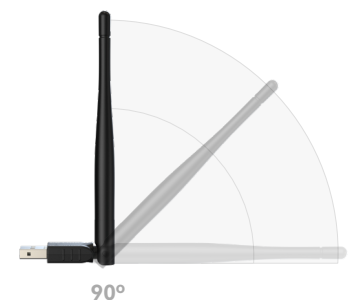

Driver-Free Win10/11 Plug&Play