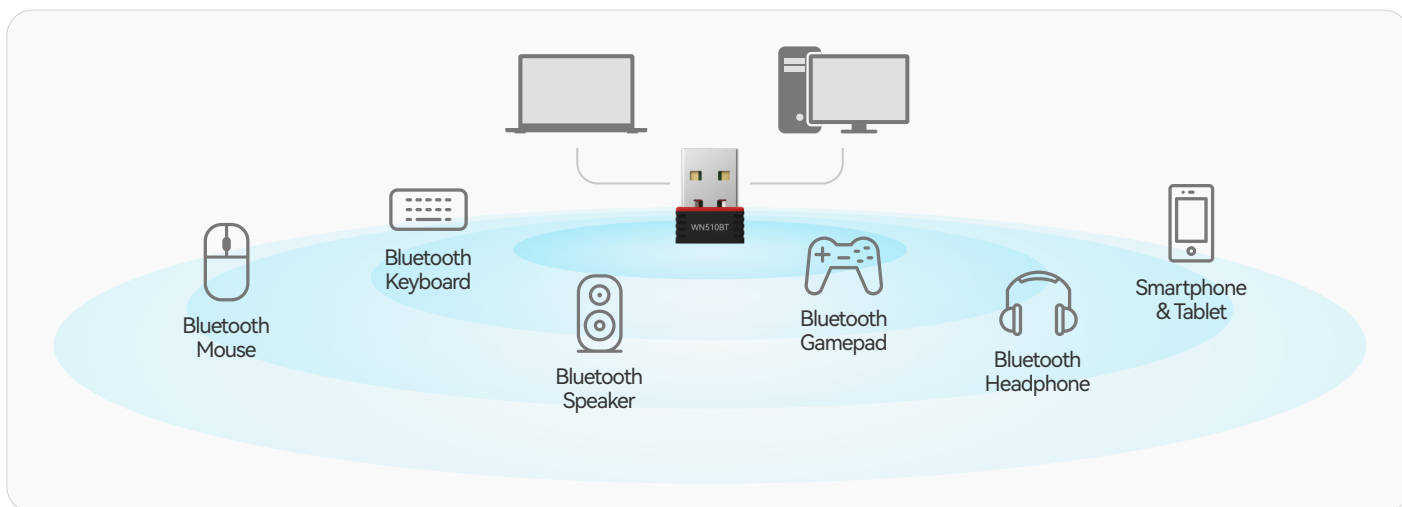

Wide
Compatibility

1 Connect
4 Devices

Features

The latest Bluetooth 5.0 standard

The latest Bluetooth 5.0 standard, the measured transmission distance is 3 times of the 4.0 standard, can easily make the device up to 100 meters transmission distance

Compatible with multiple operating systems

Compatible with windows, linux, Android and other operating systems, can be widely used on a variety of devices

Throughput up to 3M

With a throughput of up to 3M, it can meet the needs of data, control signals, audio and other applications in most low-power devices